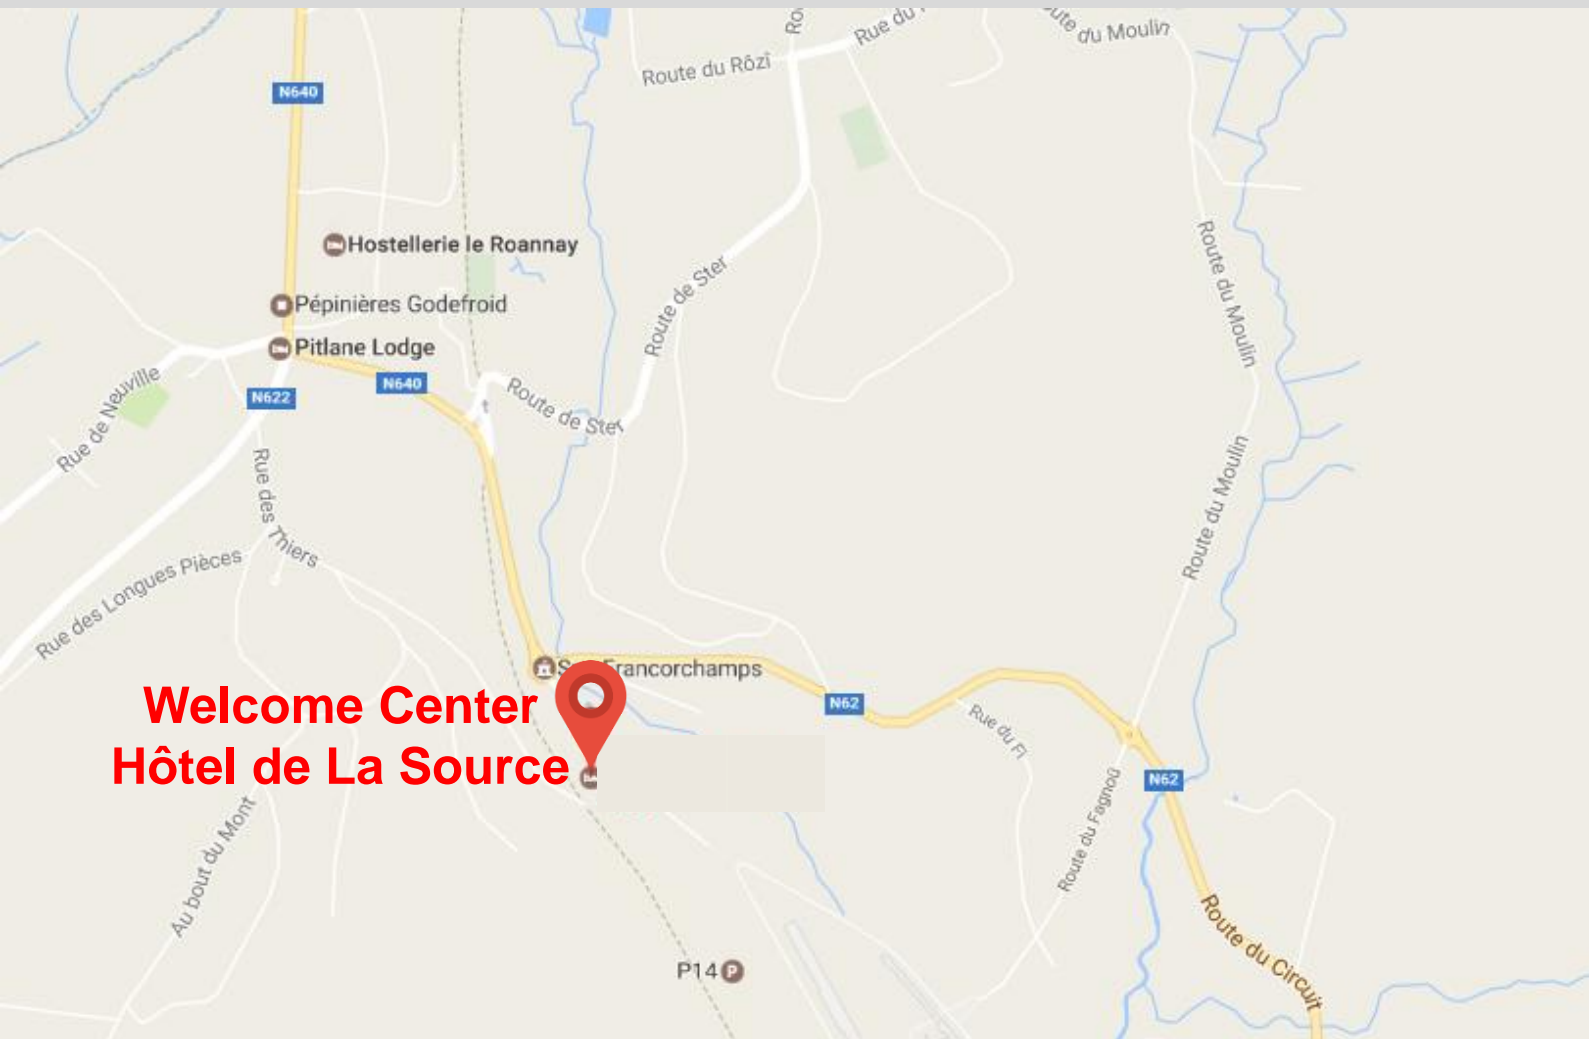

TROPHÉE DES FAGNES

Circuit Spa-Francorchamps – 01 & 02nd of April 2017

Welcome Center
Hôtel de La Source

Circuit Spa-Francorchamps

Route du Circuit 55,
4970 Stavelot, Belgium

GPS Coordinates

50°26'51.6"N 5°57'34.3"E